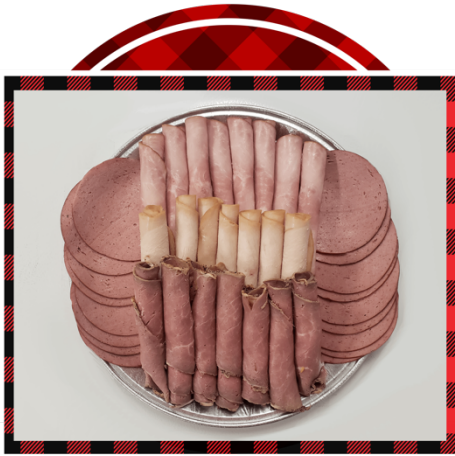

Troyer's Meat Tray

Includes:

- Select Choice of Meats

SMALL SERVES 10-20	MEDIUM SERVES 20-30	LARGE SERVES 30-40
$57	$80	$103