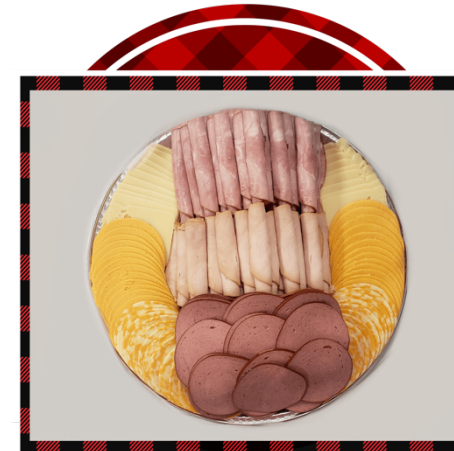

Troyer's Delight

Includes:

- Trail Bologna Rings
- Hot Pepper
- Swiss
- Marble

*Cheese Available Sliced or Cubed

SMALL SERVES 10-20	MEDIUM SERVES 20-30	LARGE SERVES 30-40
\$58	\$81	\$105

Troyer's Cheese Tray

Includes:

- Select Choice of Cheeses

*Cheese Available Sliced or Cubed

SMALL SERVES 10-20	MEDIUM SERVES 20-30	LARGE SERVES 30-40
\$49	\$77	\$96

Troyer's Meat & Cheese Tray

Includes:

- Select Choice of Three (3) Meats
- Select Choice of Three (3) Cheeses

SMALL SERVES 10-20	MEDIUM SERVES 20-30	LARGE SERVES 30-40
\$62	\$89	\$110

Party Trays for Every Occasion

Looking for a hassle-free way to cater your next event? Look no further! We offer a variety of meat, cheese and party trays that are sure to impress your guests. Create your own masterpiece, you can be confident that everyone will love what they taste.